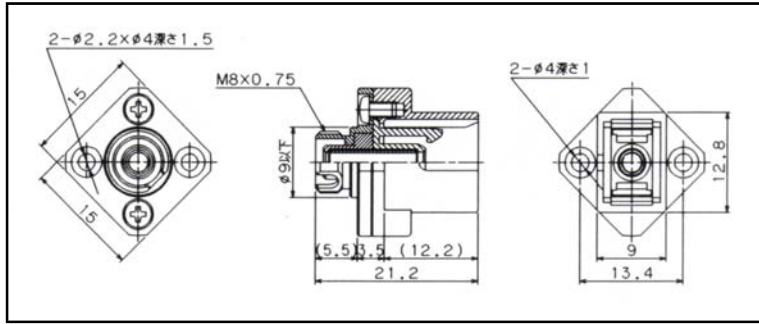

FiberSource

FC-SC Hybrid Adapter

- Nickel Plated Brass Housing
- Meets TIA / EIA 604-3 and 604-4 Specifications
- For PC, Super PC, or Ultra PC Applications
- Includes Dustcaps

Description	Part Number
FC-SC PC Hybrid Adapter, Metal Housing Square Mount with Phosphorous Bronze Sleeve	FS00362-PB
FC-SC PC Hybrid Adapter, Metal Housing Square Mount with Zirconia Ceramic Sleeve	FS00362-ZR
FC-SC APC Hybrid Adapter, Metal Housing Square Mount with Zirconia Ceramic Sleeve	FS00471