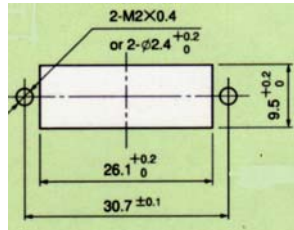

FiberSource

LC Quad Adapter

LC Adapter for the SC Duplex Slot

<i>Description</i>	<i>Color</i>	<i>Part Number</i>
LC PC Quad Adapter, With Zirconia Sleeve	Blue	FS01026-BL
LC PC Quad Adapter, With Phosphorous Bronze Sleeve	Beige	FS01026-BG
LC APC Quad Adapter, With Zirconia Sleeve (<i>Special Order</i>)	Green	FS01026-GR