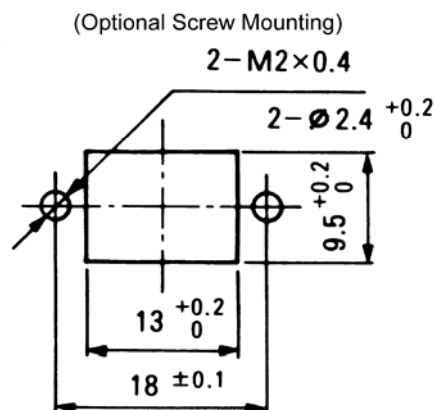

FiberSource

SC Singlemode Simplex Adapter

Features

- Adapter Meets NTT, JIS C5973, TIA/EIA FOCIS 4 Specifications
- PPS Latch For Better Performance
- UL94V-O Rated
- 11.4mm Zirconia Sleeve
- Includes Dust Caps
- All Sleeves Are 100% Stressed and Proof Tested