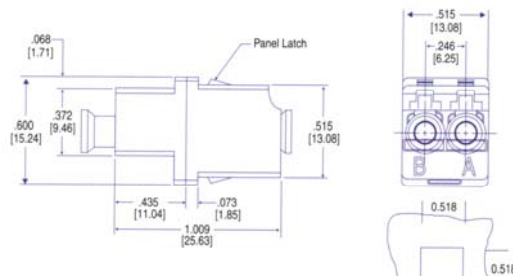

FiberSource

LC Adapters

LC Simplex Low Profile Adapter

Simplex Cut Out

Description	Color	Part Number
LC PC Low Profile Adapter, With Zirconia Ceramic Sleeve	Blue	FS00921-ZR
LC PC Low Profile Adapter, With Phosphorous Bronze Sleeve	Beige	FS00921-PB
LC APC Low Profile Adapter, With Zirconia Ceramic Sleeve <i>(Special Order)</i>	Green	FS00921-GR

LC Duplex Low Profile Adapter

Duplex Cut Out

Description	Color	Part Number
LC PC Duplex Low Profile Adapter, With Zirconia Sleeve	Blue	FS00923-ZR
LC PC Duplex Low Profile Adapter, With Phosphorous Bronze Sleeve	Beige	FS00923-PB
LC APC Duplex Low Profile Adapter, With Zirconia Sleeve <i>(Special Order)</i>	Green	FS00923-GR