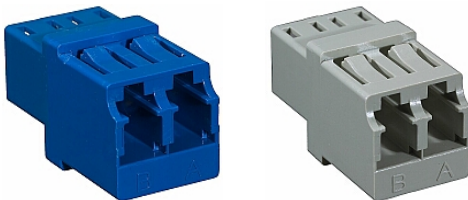

FiberSource

LC Adapters

LC Simplex Low Profile Adapter

Simplex Cut Out

Description	Color	Part Number
LC PC Low Profile Adapter, With Zirconia Ceramic Sleeve	Blue	FS00921-ZR
LC PC Low Profile Adapter, With Phosphorous Bronze Sleeve	Beige	FS00921-PB
LC APC Low Profile Adapter, With Zirconia Ceramic Sleeve <i>(Special Order)</i>	Green	FS00921-GR

LC Duplex Low Profile Adapter

Duplex Cut Out

Description	Color	Part Number
LC PC Duplex Low Profile Adapter, With Zirconia Sleeve	Blue	FS00923-ZR
LC PC Duplex Low Profile Adapter, With Phosphorous Bronze Sleeve	Beige	FS00923-PB
LC APC Duplex Low Profile Adapter, With Zirconia Sleeve <i>(Special Order)</i>	Green	FS00923-GR

LC Duplex Compact Adapter (For SC Simplex Adapter Slot)

Description	Color	Part Number
LC PC Duplex Compact Adapter, With Zirconia Sleeve	Blue	FS00850-ZR
LC PC Duplex Compact Adapter, With Phosphorous Bronze Sleeve	Beige	FS00850-PB
LC APC Duplex Compact Adapter, With Zirconia Sleeve <i>(Special Order)</i>	Green	FS00850-GR

LC Reduced Flange Duplex Compact Adapter (For SC Simplex Adapter Slot)

Description	Color	Part Number
LC PC Reduced Flange Duplex Compact Adapter, With Zirconia Sleeve	Blue	FS00955-ZR
LC PC Reduced Flange Duplex Compact Adapter, With Phosphorous Bronze Sleeve	Beige	FS00955-PB
LC APC Reduced Flange Duplex Compact Adapter, With Zirconia Sleeve <i>(Special Order)</i>	Green	FS00955-GR