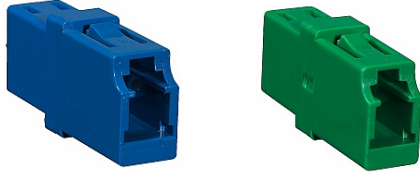

FiberSource

LC Adapters

LC Simplex Low Profile Adapter

Simplex Cut Out

Description	Color	Part Number
LC PC Low Profile Adapter, With Zirconia Ceramic Sleeve	Blue	FS00921-ZR
LC PC Low Profile Adapter, With Phosphorous Bronze Sleeve	Beige	FS00921-PB
LC APC Low Profile Adapter, With Zirconia Ceramic Sleeve <i>(Special Order)</i>	Green	FS00921-GR

LC Duplex Low Profile Adapter

Duplex Cut Out

Description	Color	Part Number
LC PC Duplex Low Profile Adapter, With Zirconia Sleeve	Blue	FS00923-ZR
LC PC Duplex Low Profile Adapter, With Phosphorous Bronze Sleeve	Beige	FS00923-PB
LC APC Duplex Low Profile Adapter, With Zirconia Sleeve <i>(Special Order)</i>	Green	FS00923-GR

LC Duplex Compact Adapter (For SC Simplex Adapter Slot)

Description	Color	Part Number
LC PC Duplex Compact Adapter, With Zirconia Sleeve	Blue	FS00850-ZR
LC PC Duplex Compact Adapter, With Phosphorous Bronze Sleeve	Beige	FS00850-PB
LC APC Duplex Compact Adapter, With Zirconia Sleeve <i>(Special Order)</i>	Green	FS00850-GR

LC Reduced Flange Duplex Compact Adapter (For SC Simplex Adapter Slot)

Description	Color	Part Number
LC PC Reduced Flange Duplex Compact Adapter, With Zirconia Sleeve	Blue	FS00955-ZR
LC PC Reduced Flange Duplex Compact Adapter, With Phosphorous Bronze Sleeve	Beige	FS00955-PB
LC APC Reduced Flange Duplex Compact Adapter, With Zirconia Sleeve <i>(Special Order)</i>	Green	FS00955-GR