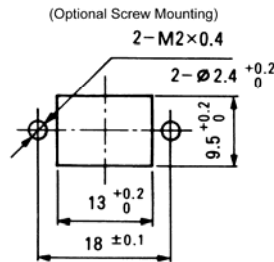

LC Duplex Compact Adapter (For SC Simplex Adapter Slot)

Description	Color	Part Number
LC PC Duplex Compact Adapter, With Zirconia Sleeve	Blue	FS00850-ZR
LC PC Duplex Compact Adapter, With Phosphorous Bronze Sleeve	Beige	FS00850-PB
LC APC Duplex Compact Adapter, With Zirconia Sleeve <i>(Special Order)</i>	Green	FS00850-GR