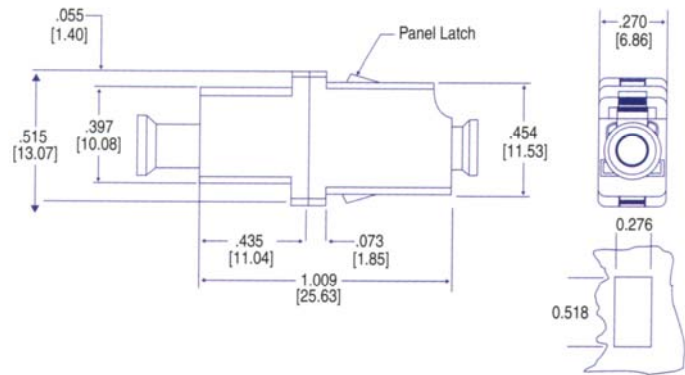

FiberSource

LC Adapters

LC Simplex Low Profile Adapter

Simplex Cut Out

Description	Color	Part Number
LC PC Low Profile Adapter, With Zirconia Ceramic Sleeve	Blue	FS00921-ZR
LC PC Low Profile Adapter, With Phosphorous Bronze Sleeve	Beige	FS00921-PB
LC APC Low Profile Adapter, With Zirconia Ceramic Sleeve <i>(Special Order)</i>	Green	FS00921-GR

LC Duplex Low Profile Adapter

Duplex Cut Out

Description	Color	Part Number
LC PC Duplex Low Profile Adapter, With Zirconia Sleeve	Blue	FS00923-ZR
LC PC Duplex Low Profile Adapter, With Phosphorous Bronze Sleeve	Beige	FS00923-PB
LC APC Duplex Low Profile Adapter, With Zirconia Sleeve <i>(Special Order)</i>	Green	FS00923-GR